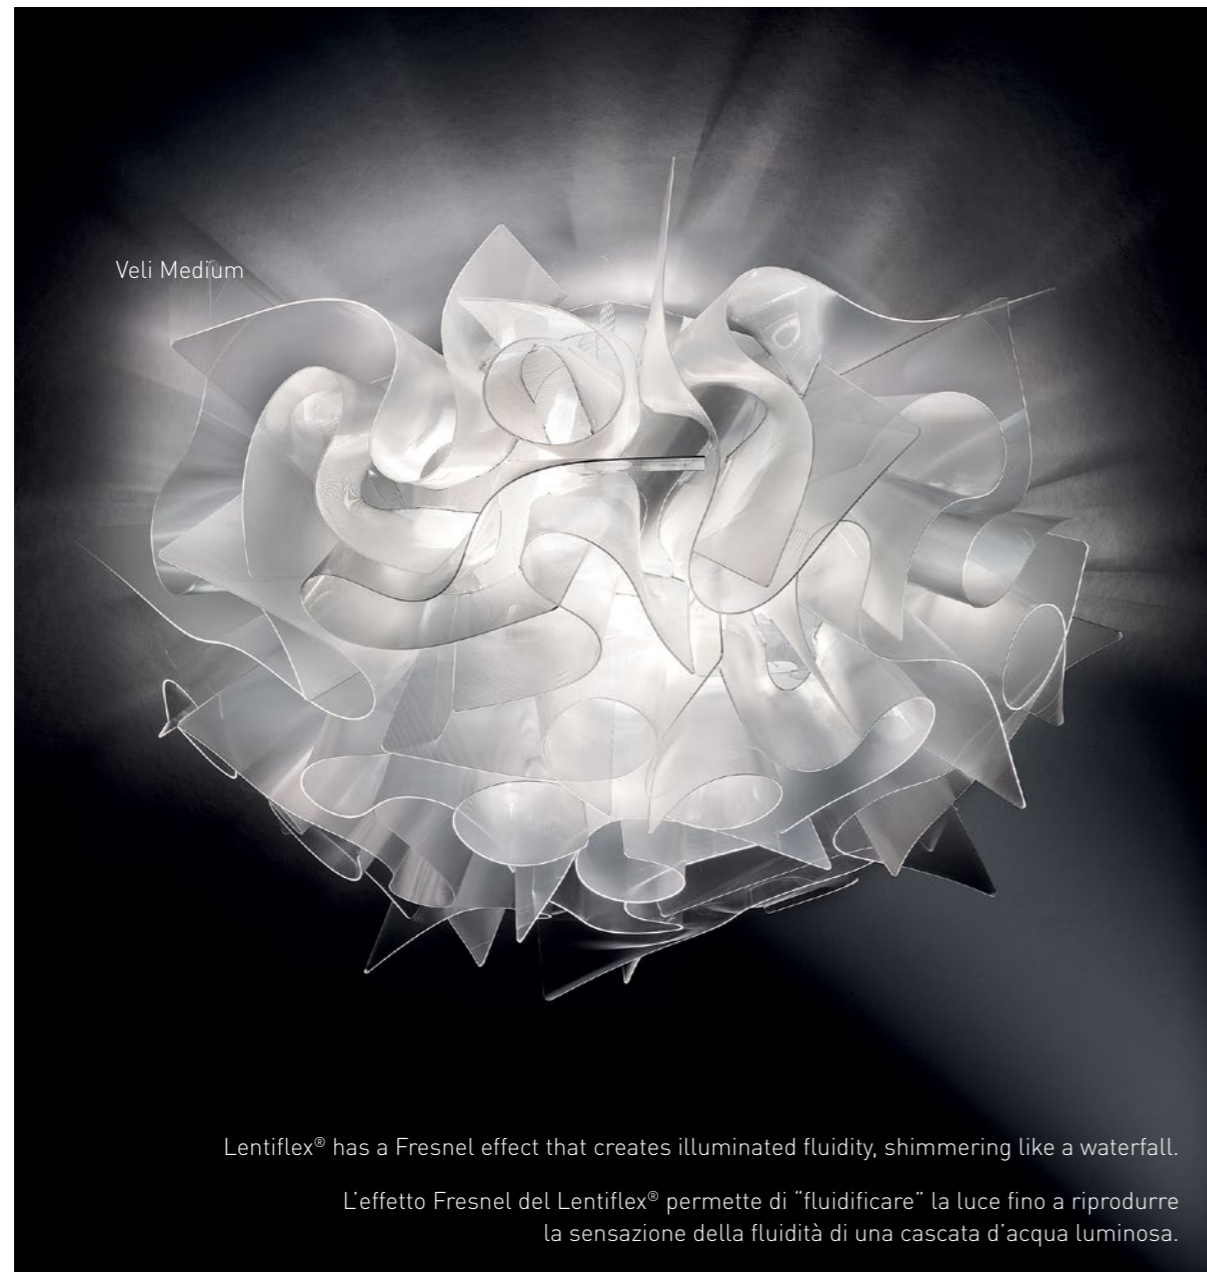

veli PRISMA

BY ADRIANO RACHELE

technical details p.298