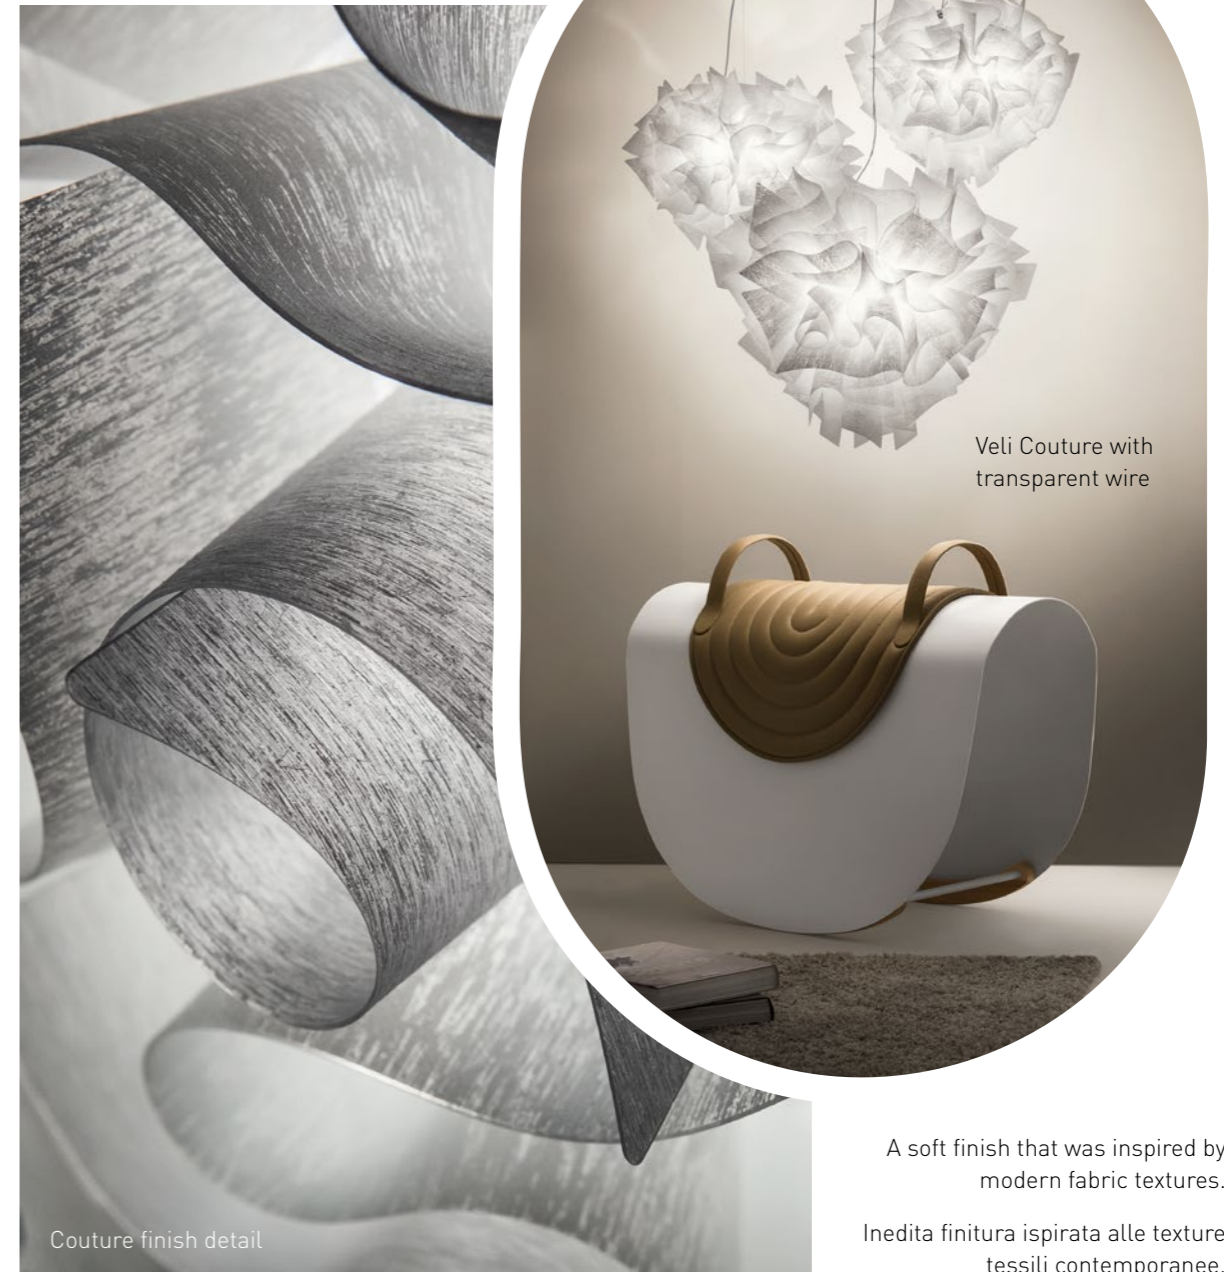

an ODE

to
NATURE

veli COUTURE

BY ADRIANO RACHELE

technical details p. 556

Veli Couture with red wrapped wire

Couture finish detail

Veli Couture with transparent wire