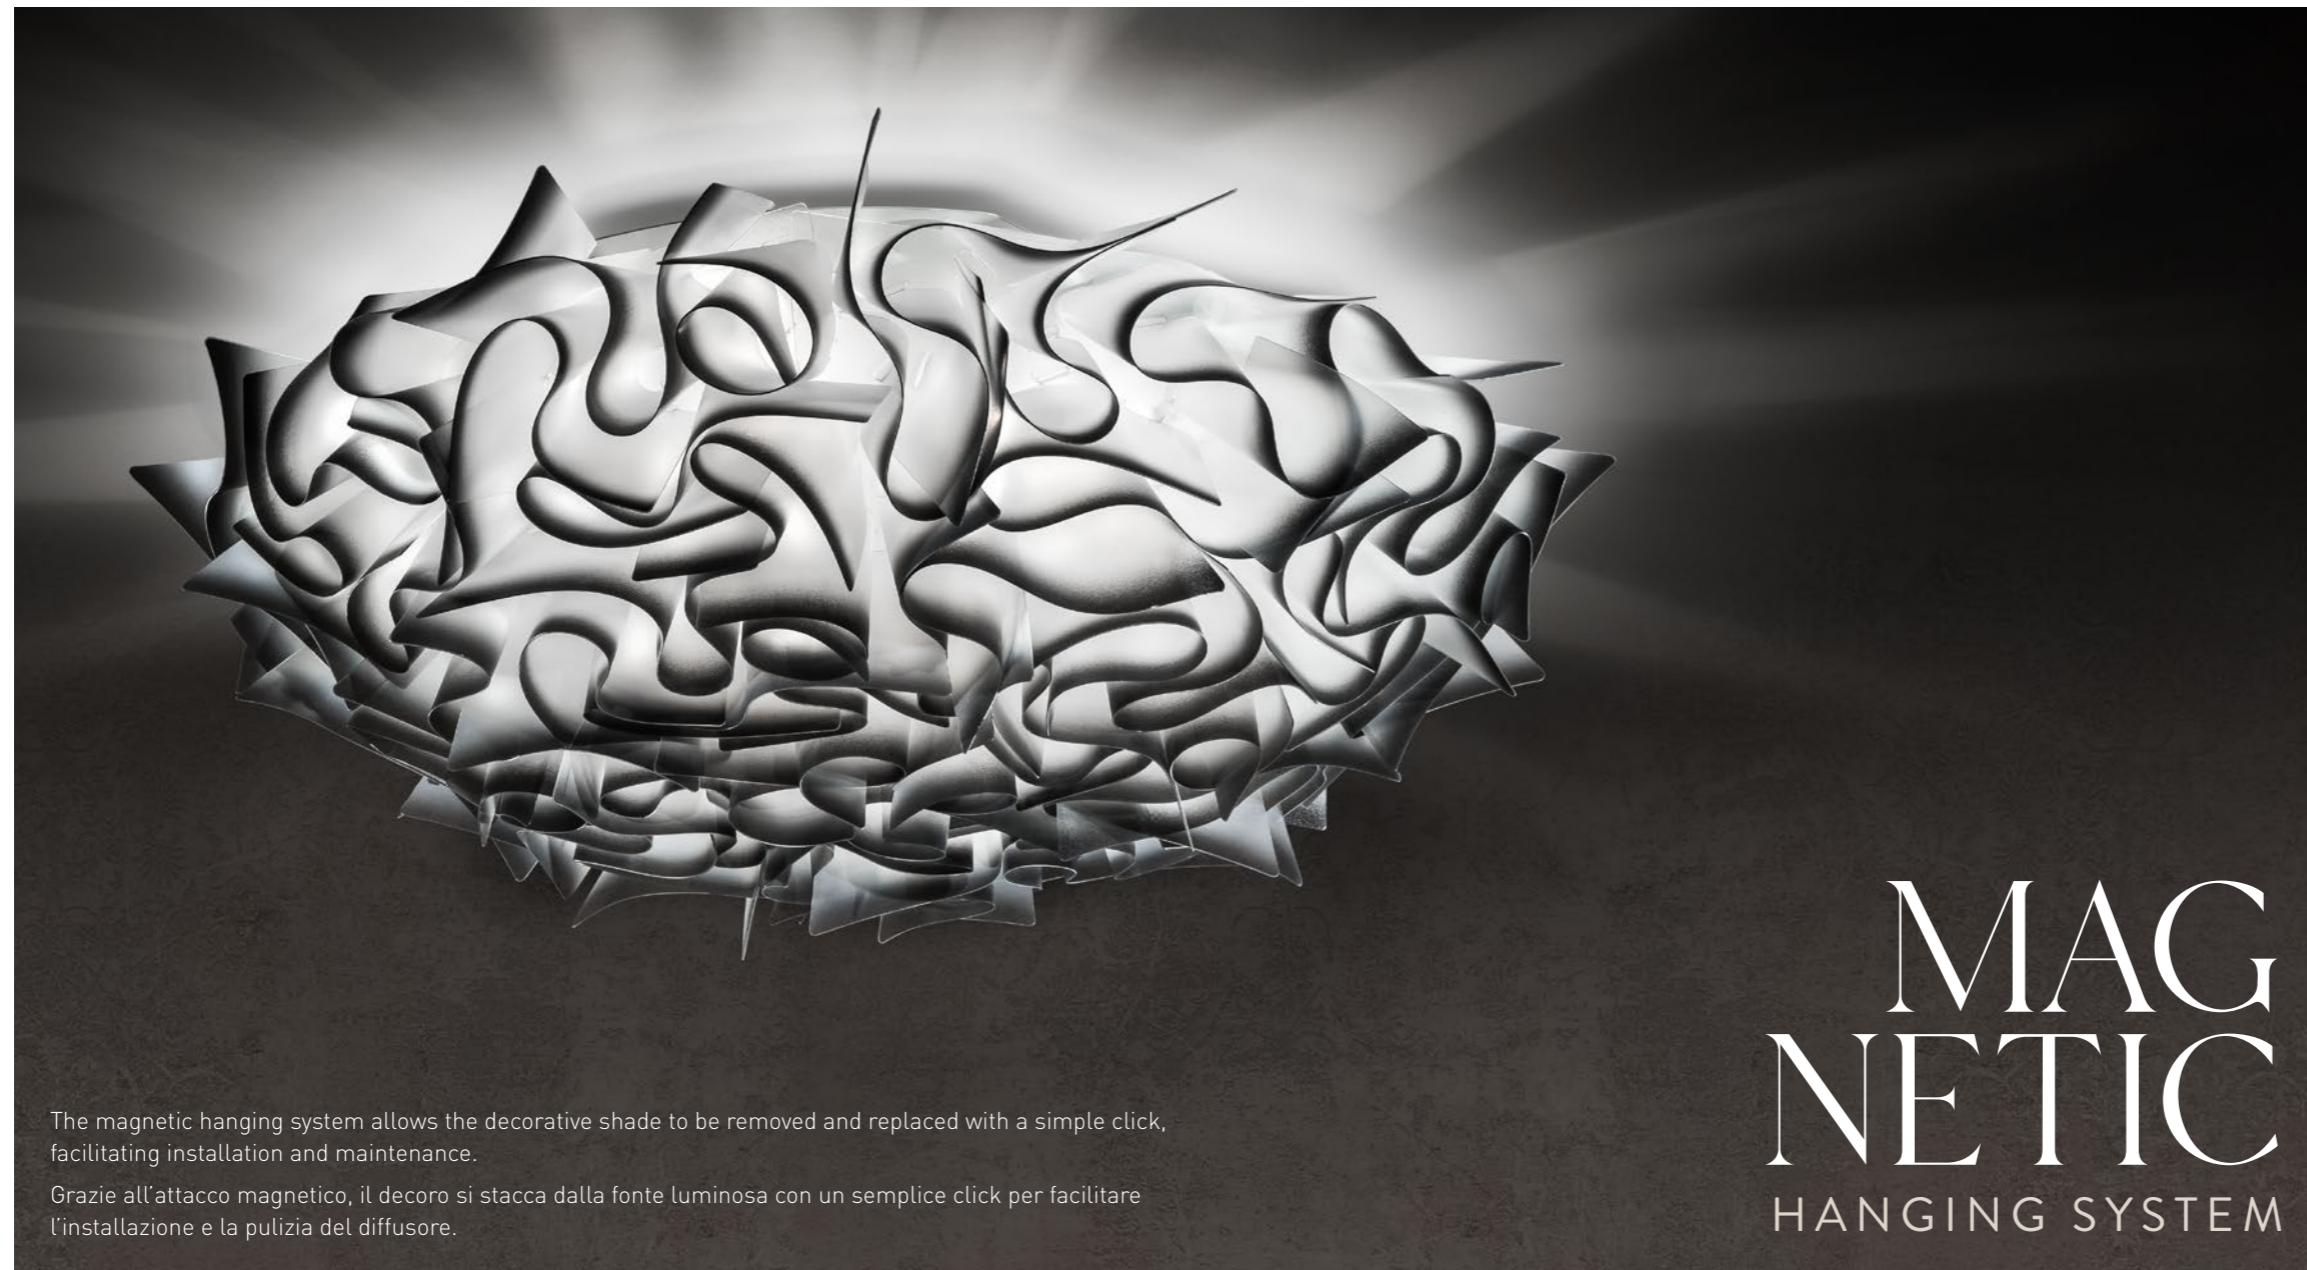

Veli Copper

CEILING LAMP

veli

BY ADRIANO RACHELE

technical details p. 556

The magnetic hanging system allows the decorative shade to be removed and replaced with a simple click, facilitating installation and maintenance.