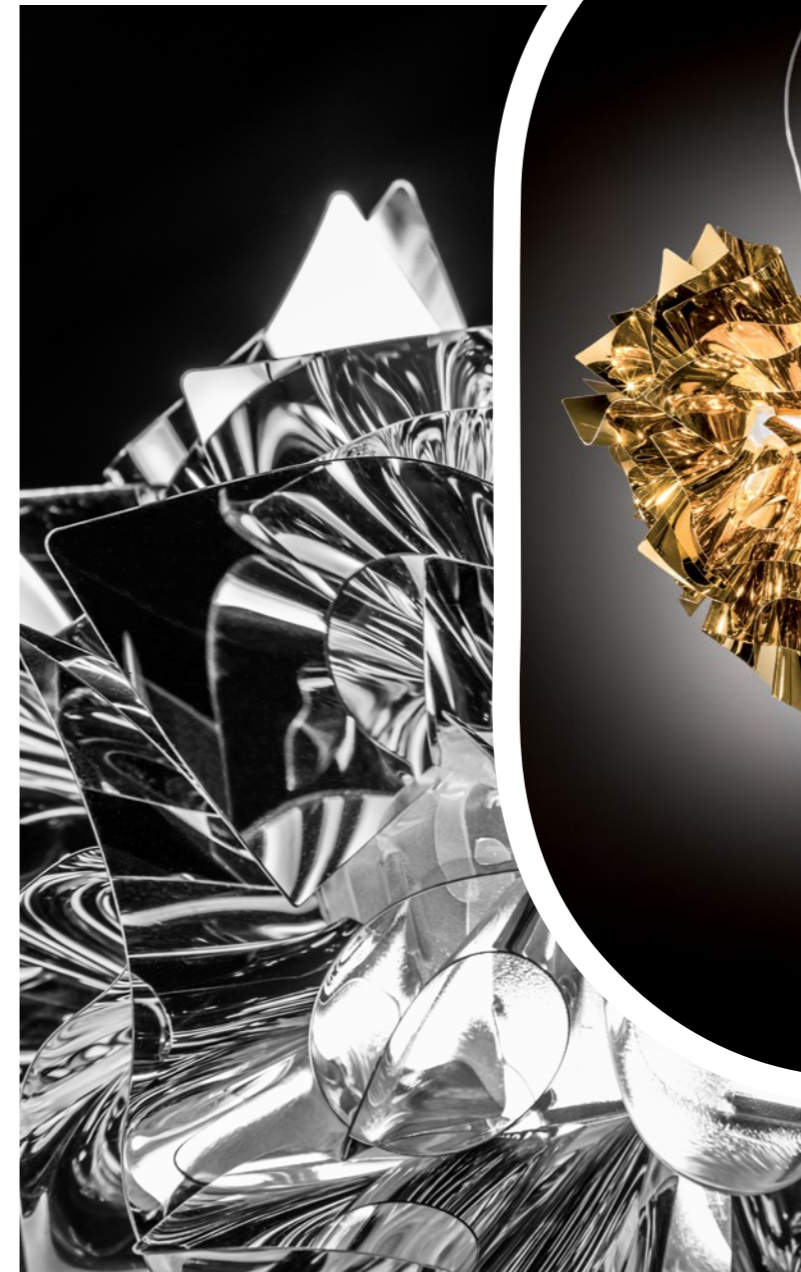

- 
 SUSPENSION
- 
 WALL LAMP
 p.422
- 
 CEILING LAMP
 p.298
- 
 TABLE LAMP
- 
 FLOOR LAMP

veli

GOLD, SILVER
& COPPER
BY ADRIANO RACHELE

technical details p. 555

SUSPENSION

Veli Copper

Veli Silver detail

Veli Gold